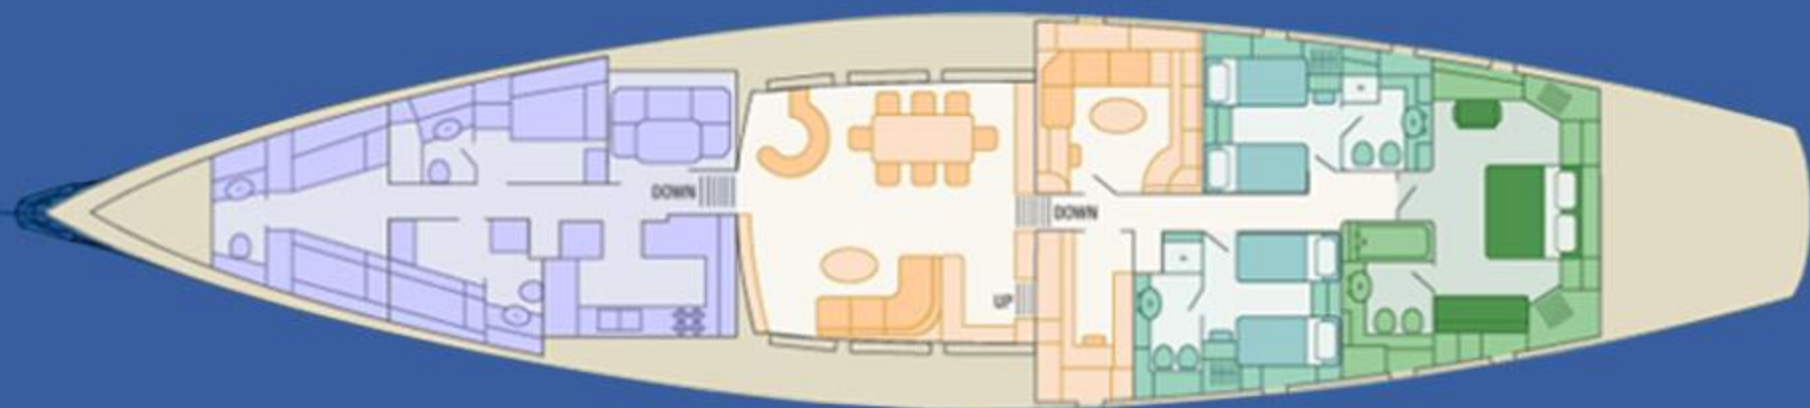

Brig 5.80m RIB with Mercury 115hp Outboard

Two Inflatable SUPs

Inflatable two person kayak with downwind sail

The "Wing" and Banana (5 person)

Wake Board and Knee Board

Adult Slalom Water Skis and Child Water Skis

Snorkel Equipment

Beach BBQ Grill

AXIA

layout

AXIA

CREW

SALOON / STUDY

GUEST CABIN