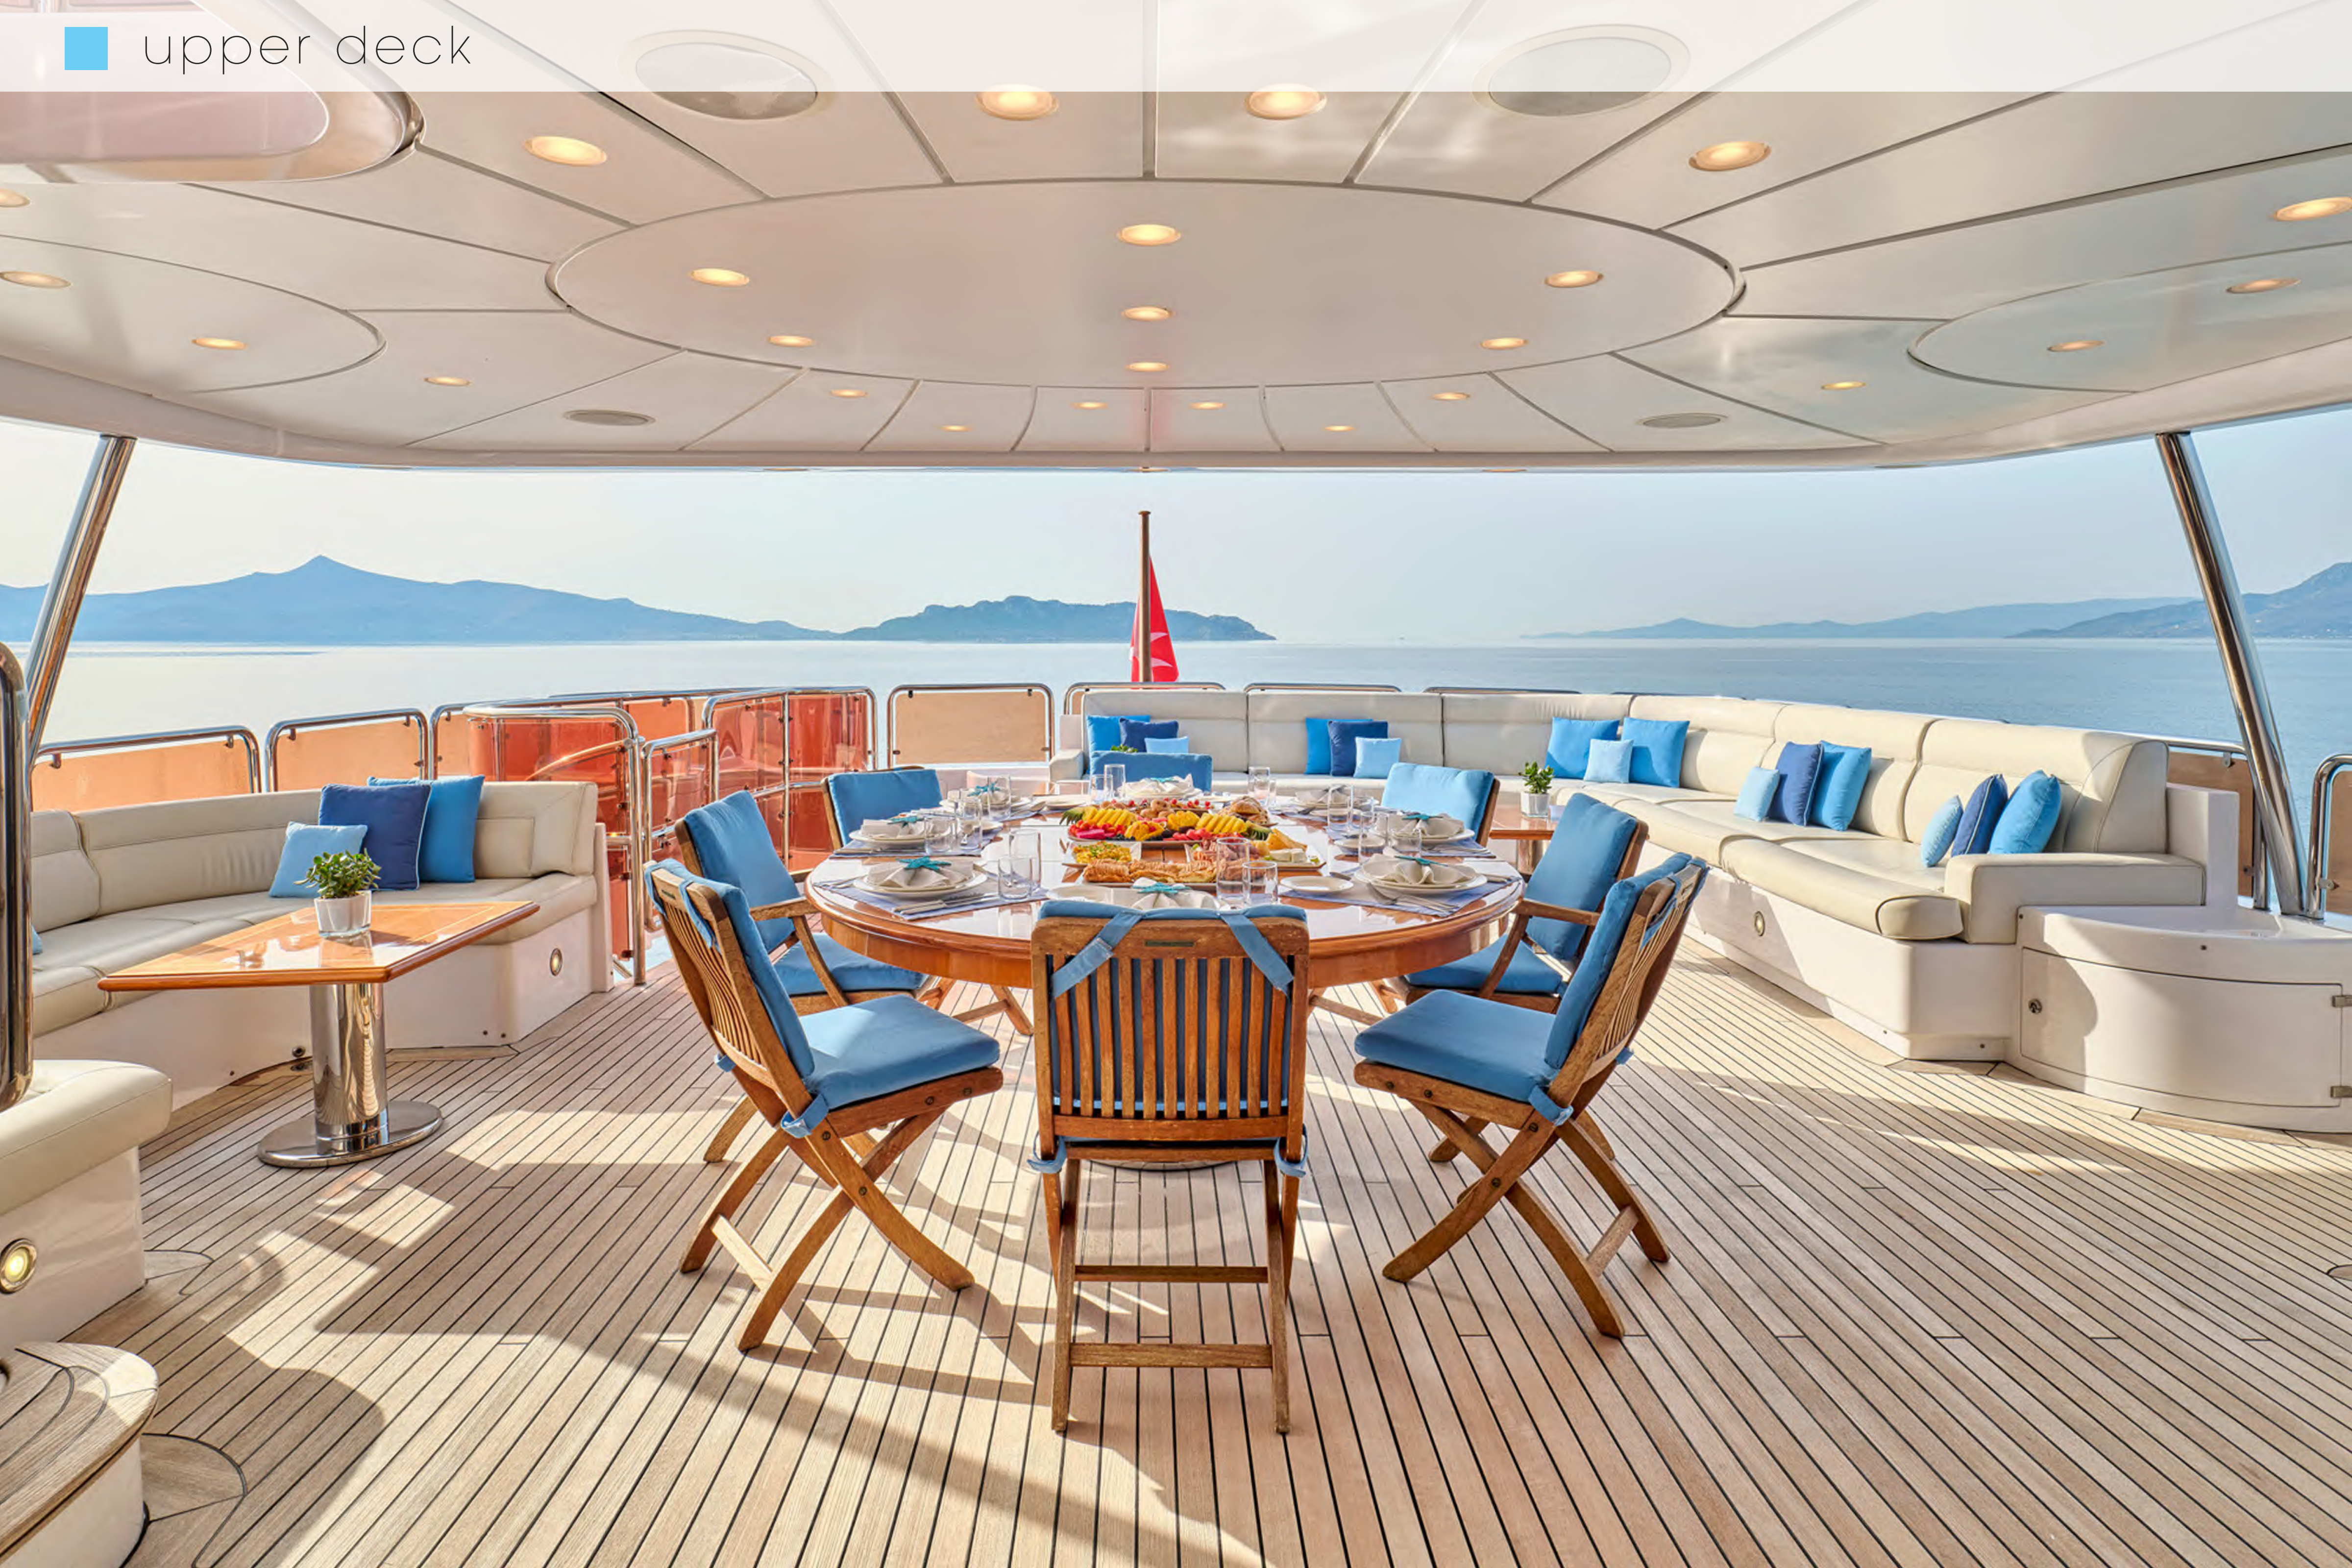

■ upper deck